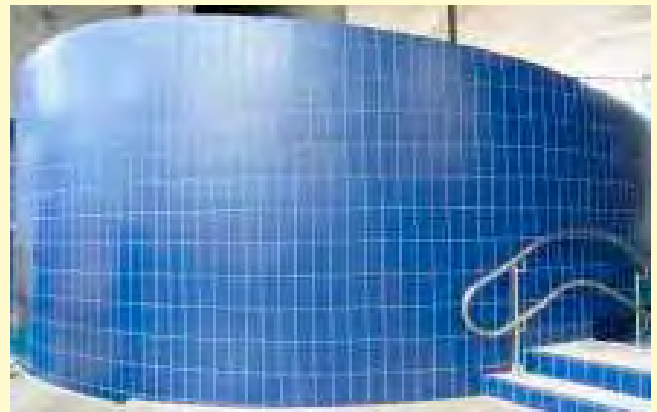

Complete wall with tiles on a big water slide