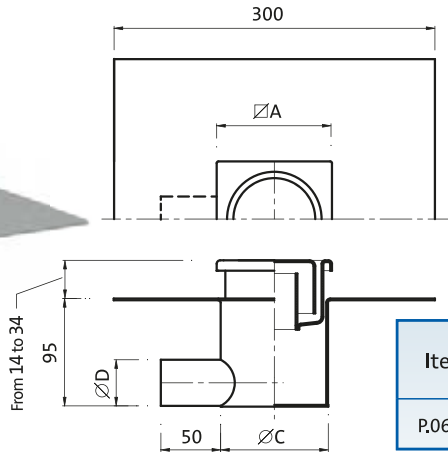

GULLIES HORIZONTAL OUTLET

P.066L GULLY 100x100,
OUTLET \varnothing 40 mm

Features

Finish: **Sand-blast** or polished.

N.B.:

Available 150x150mm Version
outlet \varnothing 50mm

Item.	Main Measurements (mm)					Capacity (Kg)		Outlet capacity Lt/min.
	\varnothing A	B	\varnothing C	\varnothing D	E	Concentrated load	Distributed load	
P.066L	100	90	85	40	15	200		12
P.062L	100	105	85	40	33	200		12

Item.	Main Measurements (mm)					Capacity (Kg)		Capacity Lt/min.
	\varnothing A	B	\varnothing C	\varnothing D	E	Track of wheels		
PGR.040154L	400	350	365	154	60	80x80	120x120	220

PGR.050219L

**GULLY 500x500
GRATING COVER
OUTLET \varnothing 219 mm**

Features

Finish: **Sand-blast**

Standard grating cover: bearing surface 30x3 mesh 22x22.

Also available with grating cover in different mesh.

Item.	Main Measurements (mm)					Capacity (Kg)		Capacity Lt/min.
	\varnothing A	B	\varnothing C	\varnothing D	E	Track of wheels		
PGR.050219L	500	450	465	219	60	80x80	120x120	270

P.062T GULLY 100x100
OUTLET \varnothing 40 mm

P.070T

Features

Finish: **Sand-blast**

Also available with or without basket
and on request round model

Applicable for item **P. 070**

Item.	Main Measurements (mm)					Capacity (Kg)		Outlet capacity
	$\varnothing A$	B	$\varnothing C$	$\varnothing D$	E	Concentrated load	Distributed load	Lt/min.
P.062T	100	Variable	90	40	33	200		12