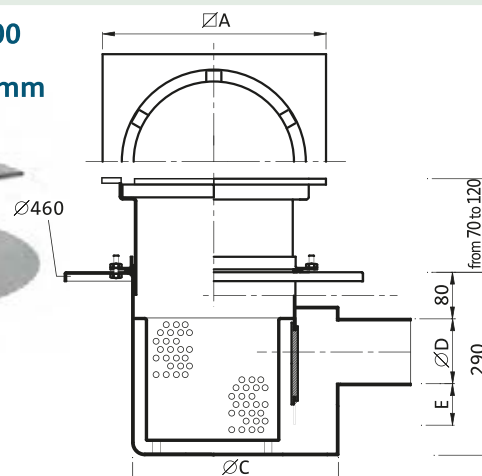

P.007T GULLY 300x300
OUTLET
P.010T $\varnothing$ 101,6/110 mm

Features

Finish: **Sand-blast**

Also available with or without basket and on
request round model

Different heights if necessary.

Applicable for item **P. 010**

Item.	Main Measurements (mm)					Capacity (Kg)		Outlet capacity
	$\varnothing A$	B	$\varnothing C$	$\varnothing D$	E	Concentrated load	Distributed load	Lt/min.
P.007T	300	Variable	250	101,6 110	60	1600	16400	130