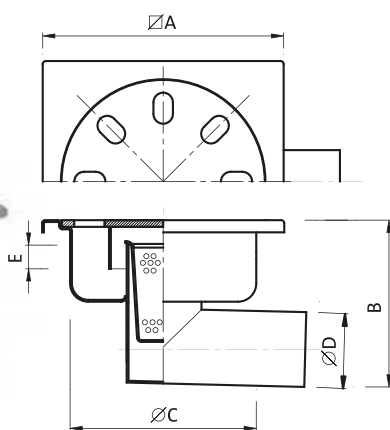

GULLIES HORIZONTAL OUTLET

P.066L GULLY 100x100,
OUTLET \varnothing 40 mm

Features

Finish: **Sand-blast** or polished.

N.B.:

Available 150x150mm Version
outlet \varnothing 50mm

Item.	Main Measurements (mm)					Capacity (Kg)		Outlet capacity Lt/min.
	\varnothing A	B	\varnothing C	\varnothing D	E	Concentrated load	Distributed load	
P.066L	100	90	85	40	15	200		12
P.062L	100	105	85	40	33	200		12

P.028L GULLY 150x150,
OUTLET \varnothing 50 mm

Features

Finish: **Sand-blast**

Also available with or without basket and with
cover fastened with a screw.

Item.	Main Measurements (mm)					Capacity (Kg)		Outlet capacity Lt/min.
	\varnothing A	B	\varnothing C	\varnothing D	E	Concentrated load	Distributed load	
P.028L	150	115	110	50	20	1000	5000	38
P.024L	150	130	110	50	35	1000	5000	38

P.014L GULLY 200x200,
OUTLET \varnothing 63,5 mm

Features

Finish: **Sand-blast**

Also available with or without basket and with
cover fastened with a screw.

Item.	Main Measurements (mm)					Capacity (Kg)		Outlet capacity Lt/min.
	\varnothing A	B	\varnothing C	\varnothing D	E	Concentrated load	Distributed load	
P.014L	200	125	150	63,5	25	850	4600	46
P.002L	200	150	150	63,5	50	850	4600	46

P.006L

**GULLY 300x300,
OUTLET
Ø 101,6/110 mm**

Features

Finish: **Sand-blast**

Also available with or without basket and with cover fastened with a screw.

On request round model.

Item.	Main Measurements (mm)					Capacity (Kg)		Outlet capacity Lt/min.
	ØA	B	ØC	ØD	E	Concentrated load	Distributed load	
P.006L	300	200	220	101,6 110	30	850	6500	130
P.005L	300	240	220	101,6 110	60	850	6500	130