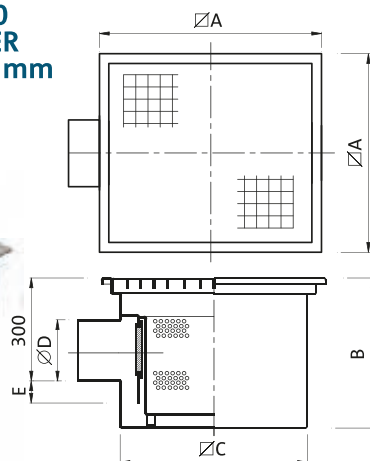

Features

Finish: **Sand-blast**

Standard grating cover: bearing surface 30x3 mesh 22x22.

Also available with grating cover in different mesh.

Item.	Main Measurements (mm)					Capacity (Kg)		Capacity Lt/min.
	$\varnothing$A	B	$\varnothing$C	$\varnothing$D	E	Track of wheels		
PGR.050219L	500	450	465	219	60	80x80	120x120	270