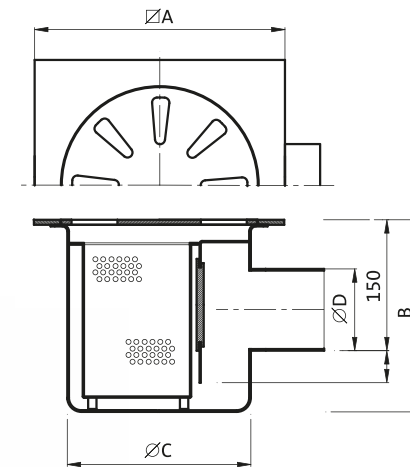

GULLIES HORIZONTAL OUTLET

P.066L GULLY 100x100,
OUTLET \varnothing 40 mm

Features

Finish: **Sand-blast** or polished.

N.B.:

Available 150x150mm Version
outlet \varnothing 50mm

Item.	Main Measurements (mm)					Capacity (Kg)		Outlet capacity Lt/min.
	\varnothing A	B	\varnothing C	\varnothing D	E	Concentrated load	Distributed load	
P.066L	100	90	85	40	15	200		12
P.062L	100	105	85	40	33	200		12

P.030L/2

**GULLY 250x250,
OUTLET
Ø 76/80 mm**

Features

Finish: **Sand-blast**

Also available with or without basket and with cover fastened with a screw.

On request round model.

Item.	Main Measurements (mm)					Capacity (Kg)		Outlet capacity Lt/min.
	ØA	B	ØC	ØD	E	Concentrated load	Distributed load	
P030L/2	250	250	195	76 80	60	850	6500	80

P.006L

**GULLY 300x300,
OUTLET
Ø 101,6/110 mm**

Features

Finish: **Sand-blast**

Also available with or without basket and with cover fastened with a screw.

On request round model.

Item.	Main Measurements (mm)					Capacity (Kg)		Outlet capacity Lt/min.
	ØA	B	ØC	ØD	E	Concentrated load	Distributed load	
P.006L	300	200	220	101,6 110	30	850	6500	130
P.005L	300	240	220	101,6 110	60	850	6500	130

P.006L/2

**GULLY 300x300,
OUTLET
Ø 101,6/110 mm**

Features

Finish: **Sand-blast**

Also available with or without basket and with cover fastened with a screw.

On request round model.

Item.	Main Measurements (mm)					Capacity (Kg)		Outlet capacity Lt/min.
	ØA	B	ØC	ØD	E	Concentrated load	Distributed load	
P006L/2	300	250	220	101,6 110	60	850	6500	130