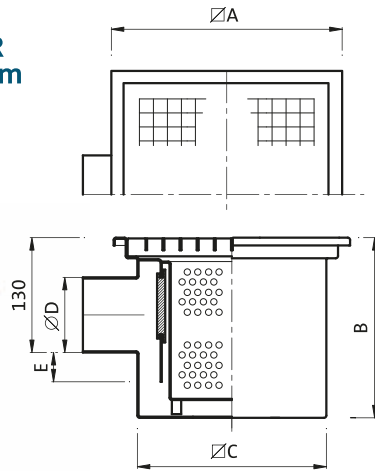

GULLIES WITH HORIZONTAL OUTLET

PGR.025080L

**GULLY 250x250,
GRATING COVER
OUTLET $\varnothing$ 80 mm**