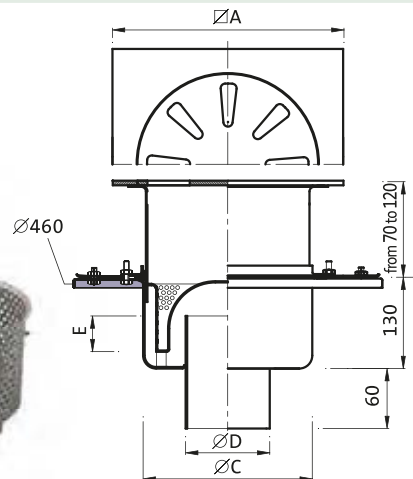

P.005T GULLY 300x300
OUTLET
P.016T $\varnothing$ 101,6/110 mm

Features

Finish: **Sand-blast**

Also available with or without basket and on
request round model

Different heights if necessary.

Applicable for item **P. 016**

Item.	Main Measurements (mm)					Capacity (Kg)		Outlet capacity
	$\varnothing A$	B	$\varnothing C$	$\varnothing D$	E	Concentrated load	Distributed load	Lt/min.
P005T	300	Variable	220	101,6 110	60	850	6500	130