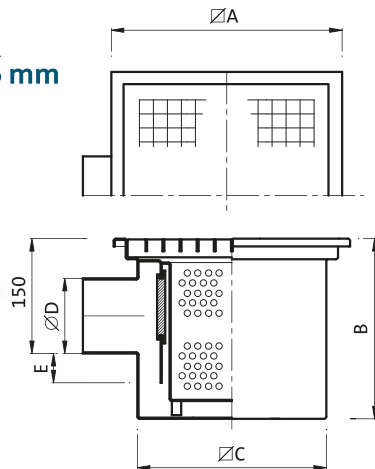

GULLIES HORIZONTAL OUTLET

P.066L GULLY 100x100,
OUTLET \varnothing 40 mm

Features

Finish: **Sand-blast** or polished.

N.B.:

Available 150x150mm Version
outlet \varnothing 50mm

Item.	Main Measurements (mm)					Capacity (Kg)		Outlet capacity Lt/min.
	\varnothing A	B	\varnothing C	\varnothing D	E	Concentrated load	Distributed load	
P.066L	100	90	85	40	15	200		12
P.062L	100	105	85	40	33	200		12

GULLIES WITH HORIZONTAL OUTLET

PGR.025080L

**GULLY 250x250,
GRATING COVER
OUTLET \varnothing 80 mm**

Features

Finish: **Sand-blast**

Standard grating cover: bearing surface 25x3 mesh 22x22.

Also available with grating cover in different mesh.

Item.	Main Measurements (mm)					Capacity (Kg)		Capacity Lt/min.
	\varnothing A	B	\varnothing C	\varnothing D	E	Track of wheels		
PGR.025080L	250	250	215	80	60	80x80	120x120	80

PGR.030100L

**GULLY 300x300
GRATING COVER
OUTLET \varnothing 101,6 mm**