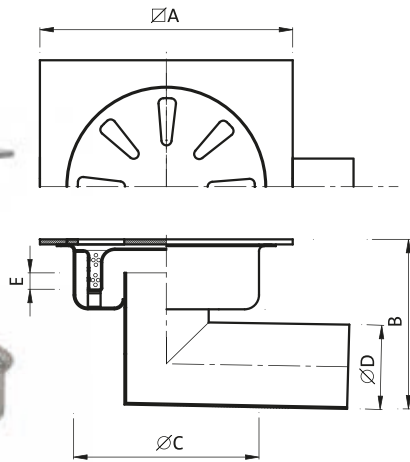

GULLIES HORIZONTAL OUTLET

P.066L GULLY 100x100,
OUTLET \varnothing 40 mm

Features

Finish: **Sand-blast** or polished.

N.B.:

Available 150x150mm Version
outlet \varnothing 50mm

Item.	Main Measurements (mm)					Capacity (Kg)		Outlet capacity Lt/min.
	\varnothing A	B	\varnothing C	\varnothing D	E	Concentrated load	Distributed load	
P.066L	100	90	85	40	15	200		12
P.062L	100	105	85	40	33	200		12

P.030L/2

**GULLY 250x250,
OUTLET
Ø 76/80 mm**

Features

Finish: **Sand-blast**

Also available with or without basket and with cover fastened with a screw.

On request round model.

Item.	Main Measurements (mm)					Capacity (Kg)		Outlet capacity Lt/min.
	ØA	B	ØC	ØD	E	Concentrated load	Distributed load	
P030L/2	250	250	195	76 80	60	850	6500	80

P.006L

**GULLY 300x300,
OUTLET
Ø 101,6/110 mm**

Features

Finish: **Sand-blast**

Also available with or without basket and with cover fastened with a screw.

On request round model.

Item.	Main Measurements (mm)					Capacity (Kg)		Outlet capacity Lt/min.
	ØA	B	ØC	ØD	E	Concentrated load	Distributed load	
P.006L	300	200	220	101,6 110	30	850	6500	130
P.005L	300	240	220	101,6 110	60	850	6500	130

P.006L/2

**GULLY 300x300,
OUTLET
Ø 101,6/110 mm**

Features

Finish: **Sand-blast**

Also available with or without basket and with cover fastened with a screw.

On request round model.

Item.	Main Measurements (mm)					Capacity (Kg)		Outlet capacity Lt/min.
	ØA	B	ØC	ØD	E	Concentrated load	Distributed load	
P006L/2	300	250	220	101,6 110	60	850	6500	130