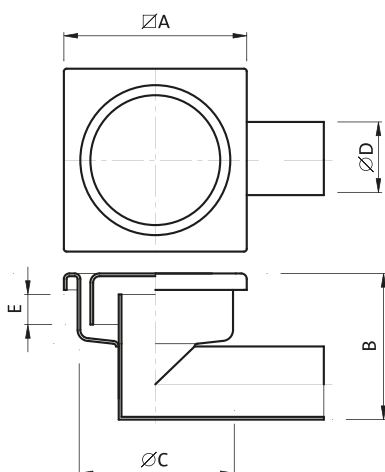

GULLIES HORIZONTAL OUTLET

P.066L GULLY 100x100,
OUTLET \varnothing 40 mm

Features

Finish: **Sand-blast** or polished.

N.B.:

Available 150x150mm Version
outlet \varnothing 50mm

Item.	Main Measurements (mm)					Capacity (Kg)		Outlet capacity Lt/min.
	\varnothing A	B	\varnothing C	\varnothing D	E	Concentrated load	Distributed load	
P.066L	100	90	85	40	15	200		12
P.062L	100	105	85	40	33	200		12

P.028L GULLY 150x150,
OUTLET \varnothing 50 mm

Features

Finish: **Sand-blast**

Also available with or without basket and with
cover fastened with a screw.

Item.	Main Measurements (mm)					Capacity (Kg)		Outlet capacity Lt/min.
	\varnothing A	B	\varnothing C	\varnothing D	E	Concentrated load	Distributed load	
P.028L	150	115	110	50	20	1000	5000	38
P.024L	150	130	110	50	35	1000	5000	38

P.014L GULLY 200x200,
OUTLET \varnothing 63,5 mm

Features

Finish: **Sand-blast**

Also available with or without basket and with
cover fastened with a screw.

Item.	Main Measurements (mm)					Capacity (Kg)		Outlet capacity Lt/min.
	\varnothing A	B	\varnothing C	\varnothing D	E	Concentrated load	Distributed load	
P.014L	200	125	150	63,5	25	850	4600	46
P.002L	200	150	150	63,5	50	850	4600	46

P.006L

**GULLY 300x300,
OUTLET
Ø 101,6/110 mm**

Features

Finish: **Sand-blast**

Also available with or without basket and with cover fastened with a screw.

On request round model.

Item.	Main Measurements (mm)					Capacity (Kg)		Outlet capacity Lt/min.
	ØA	B	ØC	ØD	E	Concentrated load	Distributed load	
P.006L	300	200	220	101,6 110	30	850	6500	130
P.005L	300	240	220	101,6 110	60	850	6500	130