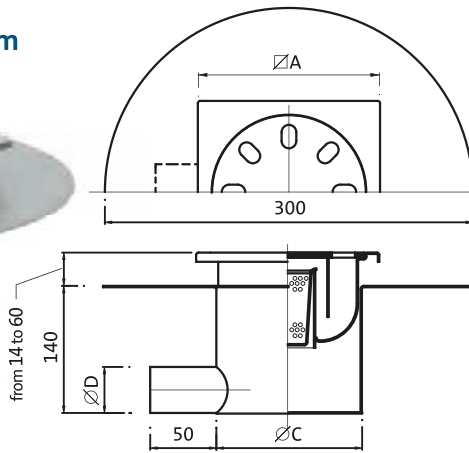

GULLIES HORIZONTAL OUTLET

P.066L GULLY 100x100,
OUTLET \varnothing 40 mm

Features

Finish: **Sand-blast** or polished.

N.B.:

Available 150x150mm Version
outlet \varnothing 50mm

Item.	Main Measurements (mm)					Capacity (Kg)		Outlet capacity Lt/min.
	\varnothing A	B	\varnothing C	\varnothing D	E	Concentrated load	Distributed load	
P.066L	100	90	85	40	15	200		12
P.062L	100	105	85	40	33	200		12

P.062T GULLY 100x100
OUTLET \varnothing 40 mm

P.070T

Features

Finish: **Sand-blast**

Also available with or without basket
and on request round model

Applicable for item **P. 070**

Item.	Main Measurements (mm)					Capacity (Kg)		Outlet capacity
	$\varnothing A$	B	$\varnothing C$	$\varnothing D$	E	Concentrated load	Distributed load	Lt/min.
P.062T	100	Variable	90	40	33	200		12

P.002T GULLY 200x200
OUTLET \varnothing 63,5 mm

Features

Finish: **Sand-blast**

Item.	Main Measurements (mm)					Capacity (Kg)		Outlet capacity
	$\varnothing A$	B	$\varnothing C$	$\varnothing D$	E	Concentrated load	Distributed load	Lt/min.
P002T	200	Variable	160	63,5	50	850	4600	46