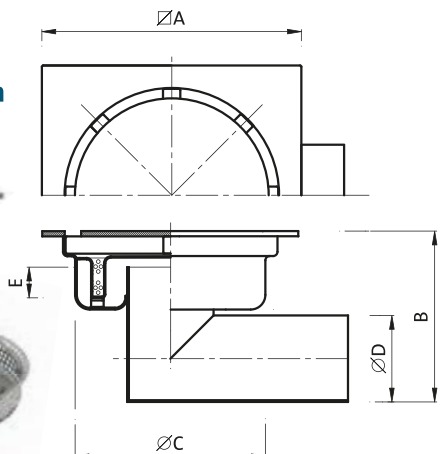

GULLIES HORIZONTAL OUTLET

P.066L GULLY 100x100,
OUTLET \varnothing 40 mm

Features

Finish: **Sand-blast** or polished.

N.B.:

Available 150x150mm Version
outlet \varnothing 50mm

Item.	Main Measurements (mm)					Capacity (Kg)		Outlet capacity Lt/min.
	\varnothing A	B	\varnothing C	\varnothing D	E	Concentrated load	Distributed load	
P.066L	100	90	85	40	15	200		12
P.062L	100	105	85	40	33	200		12

P.006L

**GULLY 300x300,
OUTLET
Ø 101,6/110 mm**

Features

Finish: **Sand-blast**

Also available with or without basket and with cover fastened with a screw.

On request round model.

Item.	Main Measurements (mm)					Capacity (Kg)		Outlet capacity Lt/min.
	ØA	B	ØC	ØD	E	Concentrated load	Distributed load	
P.006L	300	200	220	101,6 110	30	850	6500	130
P.005L	300	240	220	101,6 110	60	850	6500	130

P.006L/2

**GULLY 300x300,
OUTLET
Ø 101,6/110 mm**

Features

Finish: **Sand-blast**

Also available with or without basket and with cover fastened with a screw.

On request round model.

Item.	Main Measurements (mm)					Capacity (Kg)		Outlet capacity Lt/min.
	ØA	B	ØC	ØD	E	Concentrated load	Distributed load	
P006L/2	300	250	220	101,6 110	60	850	6500	130

P.012L

**REINFORCED
GULLY 300x300,
OUTLET
Ø 101,6/110 mm**

Features

Finish: **Sand-blast**

Also available with or without basket and with cover fastened with a screw.

On request round model.

Item.	Main Measurements (mm)					Capacity (Kg)		Outlet capacity Lt/min.
	ØA	B	ØC	ØD	E	Concentrated load	Distributed load	
P.012L	300	200	220	101,6 110	25	1600	16400	130
P.007L	300	260	220	101,6 110	60	1600	16400	130