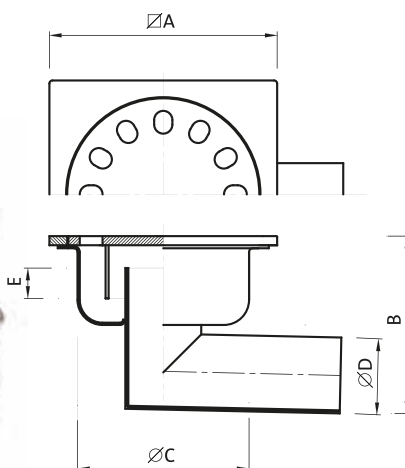

GULLIES HORIZONTAL OUTLET

P.066L GULLY 100x100,
OUTLET \varnothing 40 mm

Features

Finish: **Sand-blast** or polished.

N.B.:

Available 150x150mm Version
outlet \varnothing 50mm

Item.	Main Measurements (mm)					Capacity (Kg)		Outlet capacity Lt/min.
	\varnothing A	B	\varnothing C	\varnothing D	E	Concentrated load	Distributed load	
P.066L	100	90	85	40	15	200		12
P.062L	100	105	85	40	33	200		12

P.028L GULLY 150x150,
OUTLET \varnothing 50 mm

Features

Finish: **Sand-blast**

Also available with or without basket and with
cover fastened with a screw.

Item.	Main Measurements (mm)					Capacity (Kg)		Outlet capacity Lt/min.
	\varnothing A	B	\varnothing C	\varnothing D	E	Concentrated load	Distributed load	
P.028L	150	115	110	50	20	1000	5000	38
P.024L	150	130	110	50	35	1000	5000	38

P.014L GULLY 200x200,
OUTLET \varnothing 63,5 mm

Features

Finish: **Sand-blast**

Also available with or without basket and with
cover fastened with a screw.

Item.	Main Measurements (mm)					Capacity (Kg)		Outlet capacity Lt/min.
	\varnothing A	B	\varnothing C	\varnothing D	E	Concentrated load	Distributed load	
P.014L	200	125	150	63,5	25	850	4600	46
P.002L	200	150	150	63,5	50	850	4600	46

P.006L

**GULLY 300x300,
OUTLET
Ø 101,6/110 mm**

Features

Finish: **Sand-blast**

Also available with or without basket and with cover fastened with a screw.

On request round model.

Item.	Main Measurements (mm)					Capacity (Kg)		Outlet capacity Lt/min.
	ØA	B	ØC	ØD	E	Concentrated load	Distributed load	
P.006L	300	200	220	101,6 110	30	850	6500	130
P.005L	300	240	220	101,6 110	60	850	6500	130