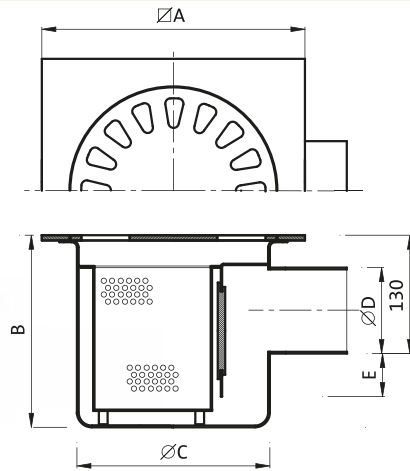

GULLIES HORIZONTAL OUTLET

P.066L GULLY 100x100,
OUTLET \varnothing 40 mm

Features

Finish: **Sand-blast** or polished.

N.B.:

Available 150x150mm Version
outlet \varnothing 50mm

Item.	Main Measurements (mm)					Capacity (Kg)		Outlet capacity Lt/min.
	\varnothing A	B	\varnothing C	\varnothing D	E	Concentrated load	Distributed load	
P.066L	100	90	85	40	15	200		12
P.062L	100	105	85	40	33	200		12

P.030L GULLY 250x250,
OUTLET \varnothing 76/80 mm

Features

Finish: **Sand-blast**

Also available with or without basket and with
cover fastened with a screw.

On request round model.

Item.	Main Measurements (mm)					Capacity (Kg)		Outlet capacity Lt/min.
	\varnothing A	B	\varnothing C	\varnothing D	E	Concentrated load	Distributed load	
P.030L	250	175	195	76	25	850	6500	80
P.016L	250	200	195	80	50	850	6500	80

P.030L/2

**GULLY 250x250,
OUTLET
Ø 76/80 mm**

Features

Finish: **Sand-blast**

Also available with or without basket and with cover fastened with a screw.

On request round model.

Item.	Main Measurements (mm)					Capacity (Kg)		Outlet capacity Lt/min.
	ØA	B	ØC	ØD	E	Concentrated load	Distributed load	
P030L/2	250	250	195	76 80	60	850	6500	80

P.006L

**GULLY 300x300,
OUTLET
Ø 101,6/110 mm**

Features

Finish: **Sand-blast**

Also available with or without basket and with cover fastened with a screw.

On request round model.

Item.	Main Measurements (mm)					Capacity (Kg)		Outlet capacity Lt/min.
	ØA	B	ØC	ØD	E	Concentrated load	Distributed load	
P.006L	300	200	220	101,6 110	30	850	6500	130
P.005L	300	240	220	101,6 110	60	850	6500	130