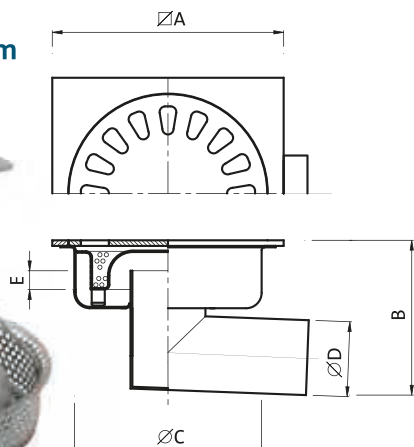

GULLIES HORIZONTAL OUTLET

P.066L GULLY 100x100,
OUTLET \varnothing 40 mm

Features

Finish: **Sand-blast** or polished.

N.B.:

Available 150x150mm Version
outlet \varnothing 50mm

Item.	Main Measurements (mm)					Capacity (Kg)		Outlet capacity Lt/min.
	\varnothing A	B	\varnothing C	\varnothing D	E	Concentrated load	Distributed load	
P.066L	100	90	85	40	15	200		12
P.062L	100	105	85	40	33	200		12

P.028L GULLY 150x150,
OUTLET \varnothing 50 mm

Features

Finish: **Sand-blast**

Also available with or without basket and with
cover fastened with a screw.

Item.	Main Measurements (mm)					Capacity (Kg)		Outlet capacity Lt/min.
	\varnothing A	B	\varnothing C	\varnothing D	E	Concentrated load	Distributed load	
P.028L	150	115	110	50	20	1000	5000	38
P.024L	150	130	110	50	35	1000	5000	38

P.014L GULLY 200x200,
OUTLET \varnothing 63,5 mm

Features

Finish: **Sand-blast**

Also available with or without basket and with
cover fastened with a screw.

Item.	Main Measurements (mm)					Capacity (Kg)		Outlet capacity Lt/min.
	\varnothing A	B	\varnothing C	\varnothing D	E	Concentrated load	Distributed load	
P.014L	200	125	150	63,5	25	850	4600	46
P.002L	200	150	150	63,5	50	850	4600	46

P.030L GULLY 250x250,
OUTLET \varnothing 76/80 mm

Features

Finish: **Sand-blast**

Also available with or without basket and with
cover fastened with a screw.

On request round model.

Item.	Main Measurements (mm)					Capacity (Kg)		Outlet capacity Lt/min.
	\varnothing A	B	\varnothing C	\varnothing D	E	Concentrated load	Distributed load	
P.030L	250	175	195	76	25	850	6500	80
P.016L	250	200	195	80	50	850	6500	80