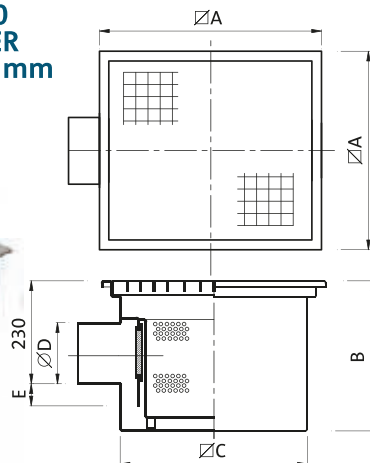

Features

Finish: **Sand-blast**

Standard grating cover: bearing surface 25x3 mesh 22x22.

Also available with grating cover in different mesh.

Item.	Main Measurements (mm)					Capacity (Kg)		Capacity Lt/min.
	$\varnothing$A	B	$\varnothing$C	$\varnothing$D	E	Track of wheels		
PGR.040154L	400	350	365	154	60	80x80	120x120	220

PGR.050219L

**GULLY 500x500
GRATING COVER
OUTLET $\varnothing$ 219 mm**