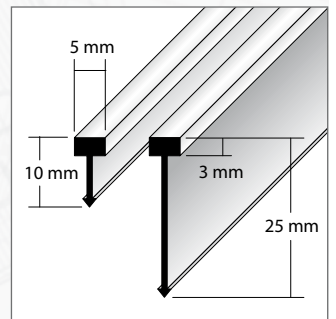

TERRAZZO

1/1

Separation profiles

- Information Sheet -

DURAL

APPLICATION:

Decorative divider profile for use in designs with Terrazzo floors.
The visible surface can be polished along with the rest of the surface

MATERIAL:

Brass

DIMENSION:

5 x 3 x 10 mm,

5 x 3 x 25 mm

LENGTH:

250 cm

DURAL GmbH