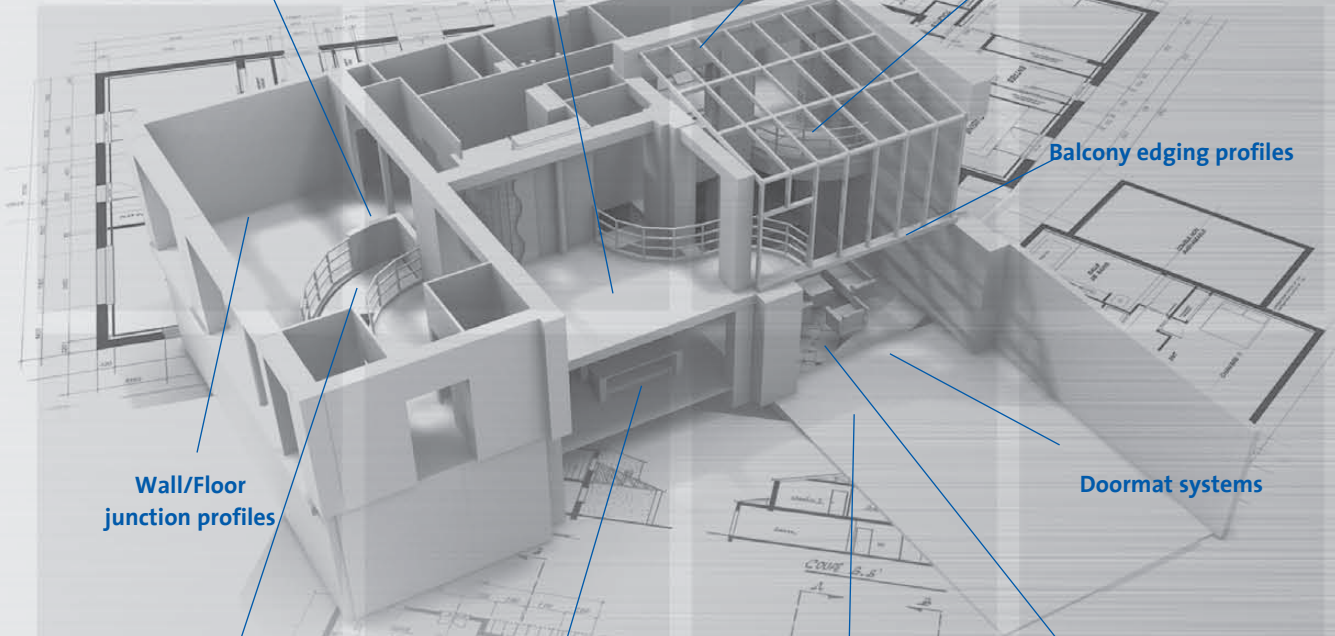

DURAL is a comprehensive provider of floor-level shower systems, profiles and matting systems for walls and floors

Junction, edging, decorative and divider profiles

Cover and junction profiles

Shower systems
Drainage channel systems
Point drainage systems

Skirting

Balcony edging profiles

Wall/Floor junction profiles

Doormat systems

Stair-edge profiles

Movement joint profiles

Matting systems for decoupling, sealing, drainage, footfall sound and thermal insulation