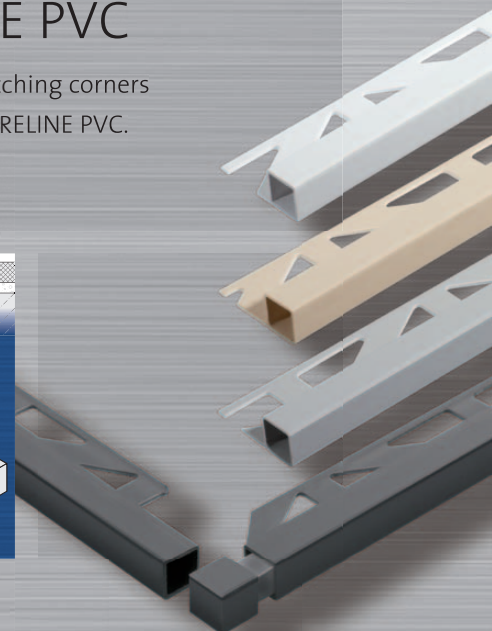

SQUARELINE PVC

Modern edging and matching corners in robust plastic – SQUARELINE PVC.

LENGTH:

250 cm

HEIGHT: 7 / 9 / 11(mm)**VERSIONS:**

white / jasmine / black / silver grey

ACCESSORIES:

Int. and ext. corner Y