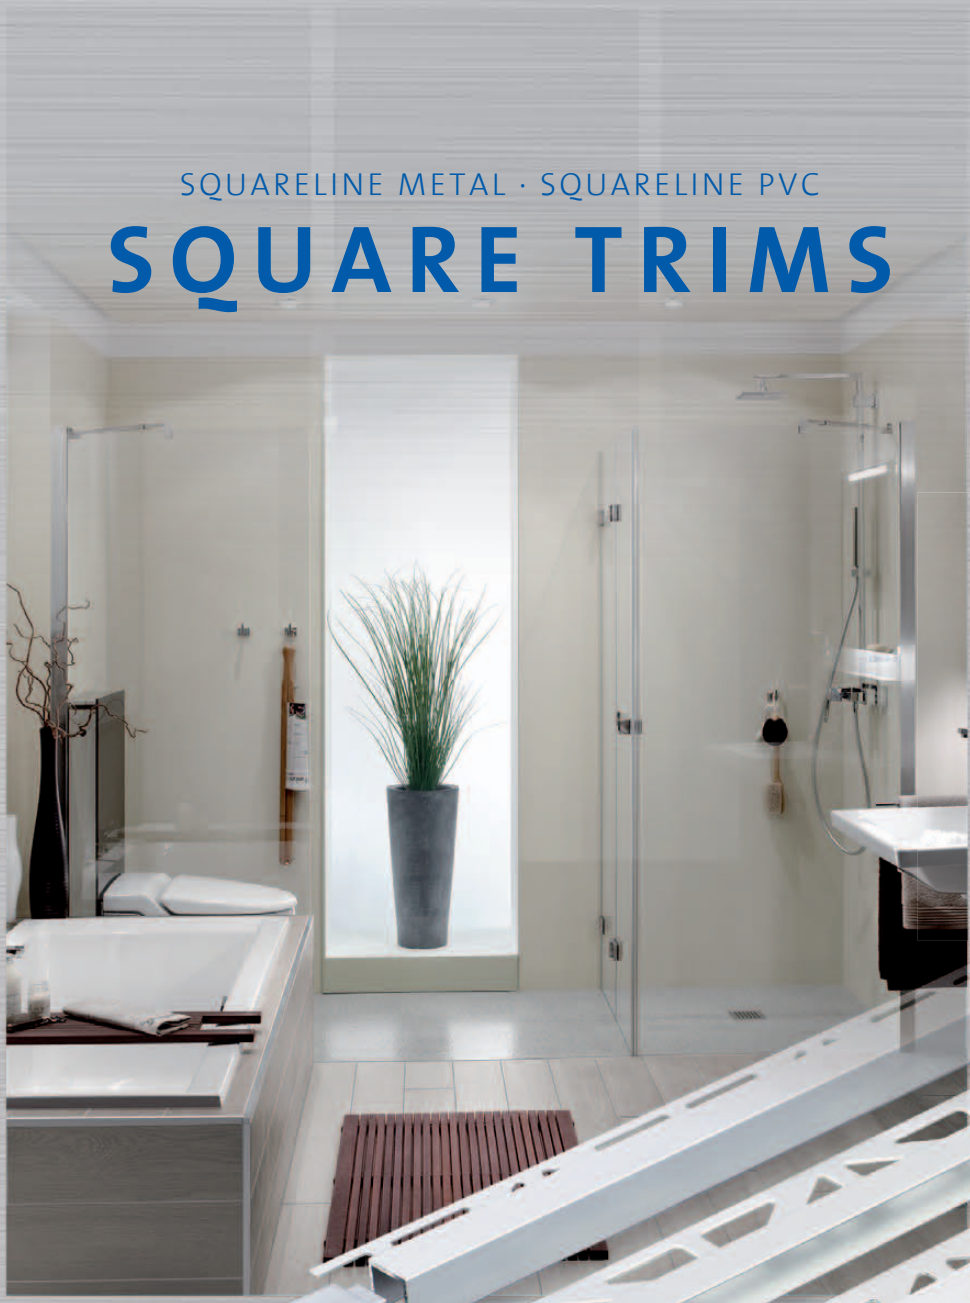

SQUARELINE METAL · SQUARELINE PVC
SQUARE TRIMS

- SQUARELINE
- Stainless steel
- Aluminium
- Brass
- PVC