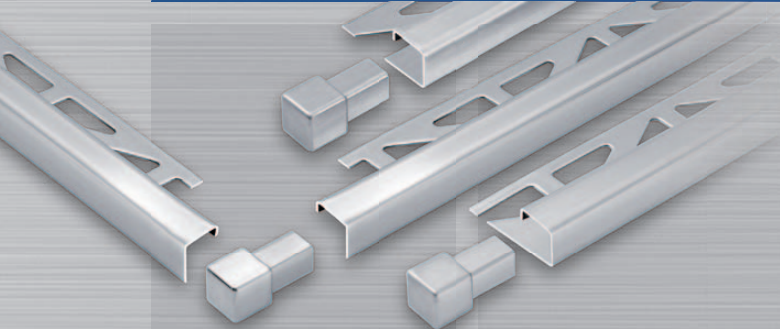

The elegant stainless-steel version lends a subtle sheen, with a brushed or polished surface.

LENGTH :

250 cm

HEIGHT:

9 / 11 / 12,5 (mm)

VERSIONS:

natural / high gloss with peel-off strip / brushed (240K) with peel-off strip

ACCESSORIES:

Int. and ext. corner Y (available in Stainless steel imitation, not available in natural finish)

SQUARELINE Aluminium

The square trim for permanent edge protection and corners in flawless perfection.

ACCESSORIES:

Int. and ext. corner Y (not available in natural finish)

Height 4,5 mm for Slim-Tiles!

SQUARELINE

Brass chrome

Extension to our high-quality SQUARELINE metal edge trim collection. Solid chrome-plated brass for a long-lasting, stylish finish.

SQUARELINE PVC

Modern edging and matching corners in robust plastic – SQUARELINE PVC.

LENGTH:

250 cm

HEIGHT: 7 / 9 / 11(mm)**VERSIONS:**

white / jasmine / black / silver grey

ACCESSORIES:

Int. and ext. corner Y