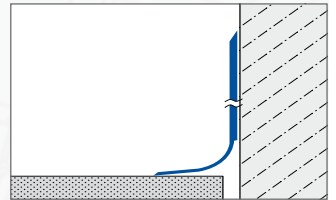

SOFT

1/1

Corner protection cover strips in soft-PVC

- Product Information Sheet -

DURAL

APPLICATION:

Plastic profiles made of soft PVC for stair edges, transition junctions and base strips. The elastic-plastic angles perfectly match the form of the stairs themselves. **MATERIAL:** Soft-PVC black, brown, grey.