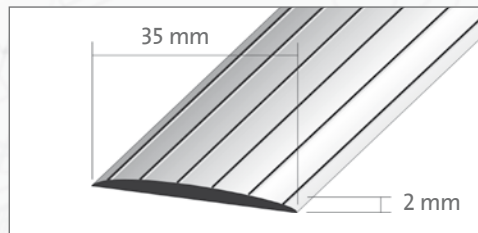

SOFT

1/1

Corner protection cover strips in soft-PVC

- Product Information Sheet -

DURAL

APPLICATION:

Plastic profiles made of soft PVC for stair edges, transition junctions and base strips. The elastic-plastic angles perfectly match the form of the stairs themselves. **MATERIAL:** Soft-PVC black, brown, grey.