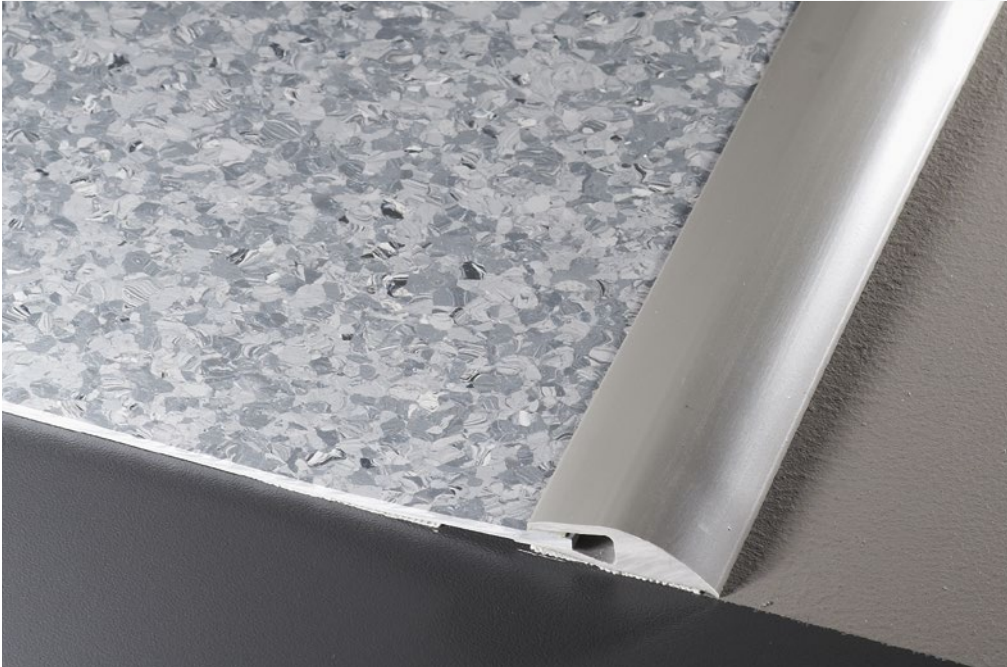

SOFT

1/1

Corner protection cover strips in soft-PVC

- Product Information Sheet -

DURAL

APPLICATION:

Plastic profiles made of soft PVC for stair edges, transition junctions and base strips. The elastic-plastic angles perfectly match the form of the stairs themselves. **MATERIAL:** Soft-PVC black, brown, grey.