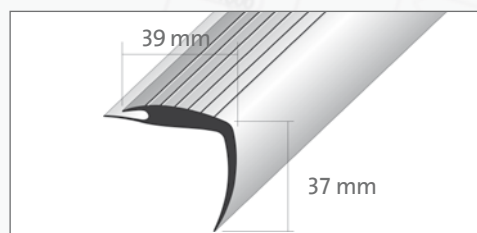

SOFT

1/1

Corner protection cover strips in soft-PVC

- Product Information Sheet -

DURAL

APPLICATION:

Plastic profiles made of soft PVC for stair edges, transition junctions and base strips. The elastic-plastic angles perfectly match the form of the stairs themselves. **MATERIAL:** Soft-PVC black, brown, grey.