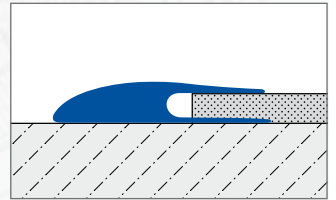

SOFT

1/1

Corner protection cover strips in soft-PVC

- Product Information Sheet -

DURAL

APPLICATION:

Plastic profiles made of soft PVC for stair edges, transition junctions and base strips. The elastic-plastic angles perfectly match the form of the stairs themselves. **MATERIAL:** Soft-PVC black, brown, grey.