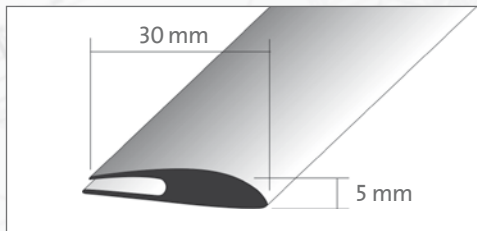

SOFT

1/1

Corner protection cover strips in soft-PVC

- Product Information Sheet -

DURAL

APPLICATION:

Plastic profiles made of soft PVC for stair edges, transition junctions and base strips. The elastic-plastic angles perfectly match the form of the stairs themselves. **MATERIAL:** Soft-PVC black, brown, grey.