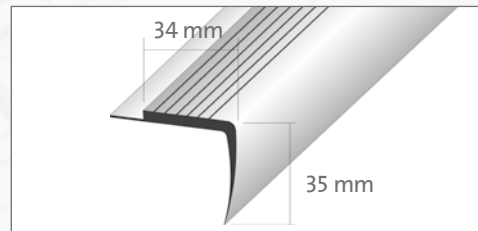

SOFT

1/1

Corner protection cover strips in soft-PVC

- Product Information Sheet -

DURAL

APPLICATION:

Plastic profiles made of soft PVC for stair edges, transition junctions and base strips. The elastic-plastic angles perfectly match the form of the stairs themselves. **MATERIAL:** Soft-PVC black, brown, grey.