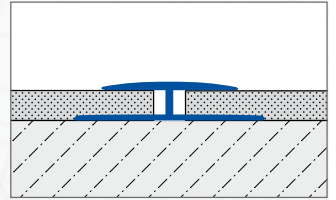

SOFT

1/1

Corner protection cover strips in soft-PVC

- Product Information Sheet -

DURAL

APPLICATION:

Plastic profiles made of soft PVC for stair edges, transition junctions and base strips. The elastic-plastic angles perfectly match the form of the stairs themselves. **MATERIAL:** Soft-PVC black, brown, grey.