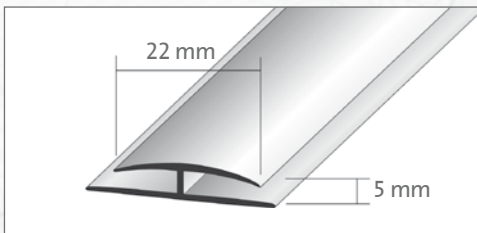

SOFT

1/1

Corner protection cover strips in soft-PVC

- Product Information Sheet -

DURAL

APPLICATION:

Plastic profiles made of soft PVC for stair edges, transition junctions and base strips. The elastic-plastic angles perfectly match the form of the stairs themselves. **MATERIAL:** Soft-PVC black, brown, grey.