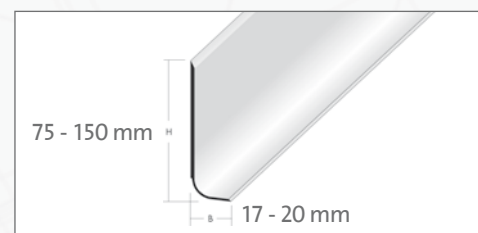

SOFT

1/1

Corner protection cover strips in soft-PVC

- Product Information Sheet -

DURAL

APPLICATION:

Plastic profiles made of soft PVC for stair edges, transition junctions and base strips. The elastic-plastic angles perfectly match the form of the stairs themselves. **MATERIAL:** Soft-PVC black, brown, grey.