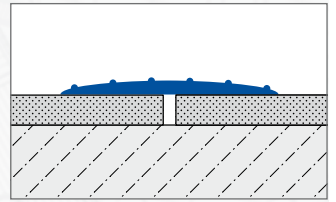

SOFT

1/1

Corner protection cover strips in soft-PVC

- Product Information Sheet -

DURAL

APPLICATION:

Plastic profiles made of soft PVC for stair edges, transition junctions and base strips. The elastic-plastic angles perfectly match the form of the stairs themselves. **MATERIAL:** Soft-PVC black, brown, grey.