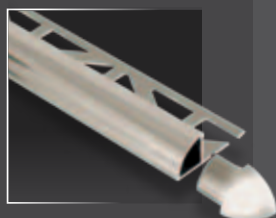

ELEGANT

NEW COLOURS
NEW PERSPECTIVES

SURFACES

DURAL