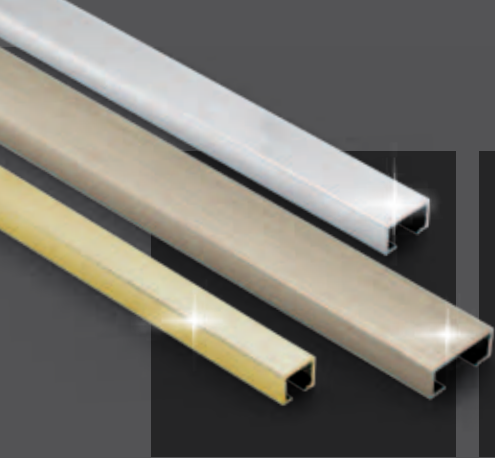

ELEGANT SURFACES

NEW COLOURS
NEW PERSPECTIVES

anodised glossy brushed

New, elegant surfaces for discerning profile design.

These exclusive profile collections can be integrated into all tile and natural stone flooring.

Allow the metallic colour ranges in silver, titanium and gold to inspire you.

We hope you enjoy using our glossy DURAL flooring finish designs.