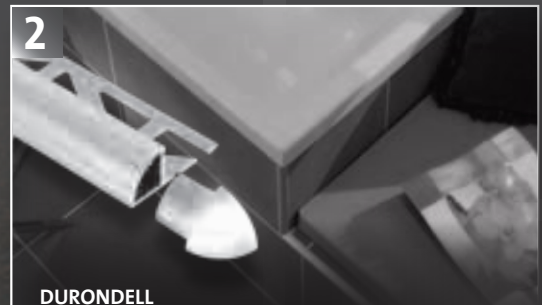

Allow the metallic colour ranges in silver, titanium and gold to inspire you.

We hope you enjoy using our glossy DURAL flooring finish designs.

1

DURASTEP DP

Aluminium profiles for a perfect finish for work surfaces and steps.

Length: 250 cm
height x total height:
9 x 45 / 11 x 47 /
13.5 x 50 mm

Accessories: End caps, internal and external corners

New surfaces:
brushed silver
anodised titanium
brushed anodised titanium

anodised silver

2

DURONDELL

Quadrant profiles (closed) for rounded edge finishes.

Length: 250 cm
Height: 8 / 10 / 12.5 mm

Accessories:
Internal and external corners

New surfaces:
glossy brushed silver
glossy brushed titanium
glossy titanium