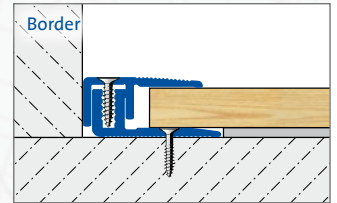

Since the usage and finishing of the product is not under our control, we accept no liability for the success of the work and can therefore only guarantee the nature of our products as per the accompanying product data sheets and in accordance with our general terms and conditions of sale. The properties listed here represent no guarantee with respect to the eventual use of our products. We reserve the right to make changes due to technical advances. Any other technical information given in the course of a consultation must be confirmed in writing. Colours shown here are restricted by the printing techniques and may differ from those exhibited by the products themselves. We also reserve the right to make alterations to the product technology or design. Only the current version of this data sheet is valid. Such versions are accessible by anyone via the internet. The issue of the latest data sheet invalidates all those that have been published beforehand.

DUOFLOOR

1/1

Screw-on finishing-, wall connection- and floor transition profile entirely in aluminium

- Information Sheet -

DURAL

APPLICATION:

DUOFLOOR is the modern system profile made entirely of aluminium for flooring surface heights ranging from 6-14 mm. The extra-flat design in combination with the extremely stable construction of the screw-on fastening system make this an exceptional profile system.

- DUOFLOOR *Border* for perfect wall connections
- DUOFLOOR *Expansion* for clean transitions of floors of similar height
- DUOFLOOR *Finish* for elegant finishes

MAINTENANCE:

DUOFLOOR profiles require no specific maintenance. Any dirt can be removed using normal cleaning materials. However, the cleaning materials must be free of hydrochloric or hydrofluoric acid and should not scratch the surface.

PRODUCT DATA:

MATERIAL:	Aluminium anodised
SURFACES:	silver, gold, bronze, champagne, titanium
HEIGHT:	6–14 mm
WIDTH:	<i>Border:</i> 22 mm <i>Expansion:</i> 32 mm <i>Finish:</i> 44 mm (visible width)
LENGTH:	90, 270 cm

DURAL GmbH
Südring 11
D-56412 Ruppach-Goldhausen
Tel. +49 (0) 2602/9261-0
Fax +49 (0) 2602/9261-50
info@dural.com