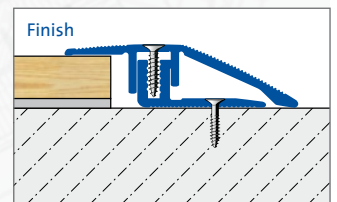

Since the usage and finishing of the product is not under our control, we accept no liability for the success of the work and can therefore only guarantee the nature of our products as per the accompanying product data sheets and in accordance with our general terms and conditions of sale. The properties listed here represent no guarantee with respect to the eventual use of our products. We reserve the right to make changes due to technical advances. Any other technical information given in the course of a consultation must be confirmed in writing. Colours shown here are restricted by the printing techniques and may differ from those exhibited by the products themselves. We also reserve the right to make alterations to the product technology or design. Only the current version of this data sheet is valid. Such versions are accessible by anyone via the internet. The issue of the latest data sheet invalidates all those that have been published beforehand.

DUOFLOOR

1/1

Screw-on finishing-, wall connection- and floor transition profile entirely in aluminium

- Information Sheet -

DURAL

APPLICATION:

DUOFLOOR is the modern system profile made entirely of aluminium for flooring surface heights ranging from 6-14 mm. The extra-flat design in combination with the extremely stable construction of the screw-on fastening system make this an exceptional profile system.

- DUOFLOOR *Border* for perfect wall connections
- DUOFLOOR *Expansion* for clean transitions of floors of similar height
- DUOFLOOR *Finish* for elegant finishes

MAINTENANCE:

DUOFLOOR profiles require no specific maintenance. Any dirt can be removed using normal cleaning materials. However, the cleaning materials must be free of hydrochloric or hydrofluoric acid and should not scratch the surface.

PRODUCT DATA:

MATERIAL:	Aluminium anodised
SURFACES:	silver, gold, bronze, champagne, titanium
HEIGHT:	6–14 mm
WIDTH:	<i>Border:</i> 22 mm <i>Expansion:</i> 32 mm <i>Finish:</i> 44 mm (visible width)
LENGTH:	90, 270 cm

DURAL GmbH
Südring 11
D-56412 Ruppach-Goldhausen
Tel. +49 (0) 2602/9261-0
Fax +49 (0) 2602/9261-50
info@dural.com