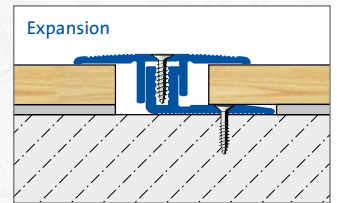

Since the usage and finishing of the product is not under our control, we accept no liability for the success of the work and can therefore only guarantee the nature of our products as per the accompanying product data sheets and in accordance with our general terms and conditions of sale. The properties listed here represent no guarantee with respect to the eventual use of our products. We reserve the right to make changes due to technical advances. Any other technical information given in the course of a consultation must be confirmed in writing. Colours shown here are restricted by the printing techniques and may differ from those exhibited by the products themselves. We also reserve the right to make alterations to the product technology or design. Only the current version of this data sheet is valid. Such versions are accessible by anyone via the internet. The issue of the latest data sheet invalidates all those that have been published beforehand.

DUOFLOOR

1/1

Screw-on finishing-, wall connection- and floor transition profile entirely in aluminium

- Information Sheet -

DURAL

APPLICATION:

DUOFLOOR is the modern system profile made entirely of aluminium for flooring surface heights ranging from 6-14 mm. The extra-flat design in combination with the extremely stable construction of the screw-on fastening system make this an exceptional profile system.

- DUOFLOOR *Border* for perfect wall connections
- DUOFLOOR *Expansion* for clean transitions of floors of similar height
- DUOFLOOR *Finish* for elegant finishes

MAINTENANCE:

DUOFLOOR profiles require no specific maintenance. Any dirt can be removed using normal cleaning materials. However, the cleaning materials must be free of hydrochloric or hydrofluoric acid and should not scratch the surface.

PRODUCT DATA:

MATERIAL:	Aluminium anodised
SURFACES:	silver, gold, bronze, champagne, titanium
HEIGHT:	6–14 mm
WIDTH:	<i>Border:</i> 22 mm <i>Expansion:</i> 32 mm <i>Finish:</i> 44 mm (visible width)
LENGTH:	90, 270 cm

DURAL GmbH
Südring 11
D-56412 Ruppach-Goldhausen
Tel. +49 (0) 2602/9261-0
Fax +49 (0) 2602/9261-50
info@dural.com