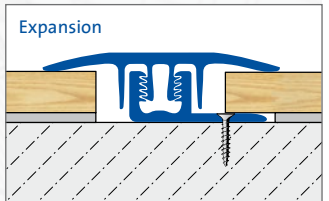

CLICK-SYSTEM

1/1

PVC-profiles for laminates and parquets 8–14 and 14–19 mm

- Information Sheet -

APPLICATION:

Two component PVC edging and expansion-joint profile. The base rail is available in two heights for laminate or parquet floors. Cover strips with a variety of decorative wood finishes are simply pressed into the base profile after laying the floor. Retaining hooks ensure that they are firmly secured.

PRODUCT DATA:

MATERIAL:	PVC (Wood finish, printed) oak, beech, beech red, maple, mahagoni, cherry PVC (Wood finish, foiled) oak, beech, maple, maple light, kempas, cherry, merbeau
HEIGHT:	for laminate: 8 – 14 mm for parquet: 14 – 19 mm
LENGTH:	90 / 270 cm