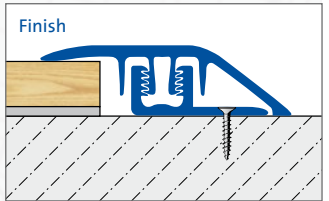

CLICK-SYSTEM

1/1

PVC-profiles for laminates and parquets 8–14 and 14–19 mm

- Information Sheet -

APPLICATION:

Two component PVC edging and expansion-joint profile. The base rail is available in two heights for laminate or parquet floors. Cover strips with a variety of decorative wood finishes are simply pressed into the base profile after laying the floor. Retaining hooks ensure that they are firmly secured.

PRODUCT DATA:

MATERIAL:	PVC (Wood finish, printed) oak, beech, beech red, maple, mahagoni, cherry PVC (Wood finish, foiled) oak, beech, maple, maple light, kempas, cherry, merbeau
HEIGHT:	for laminate: 8 – 14 mm for parquet: 14 – 19 mm
LENGTH:	90 / 270 cm